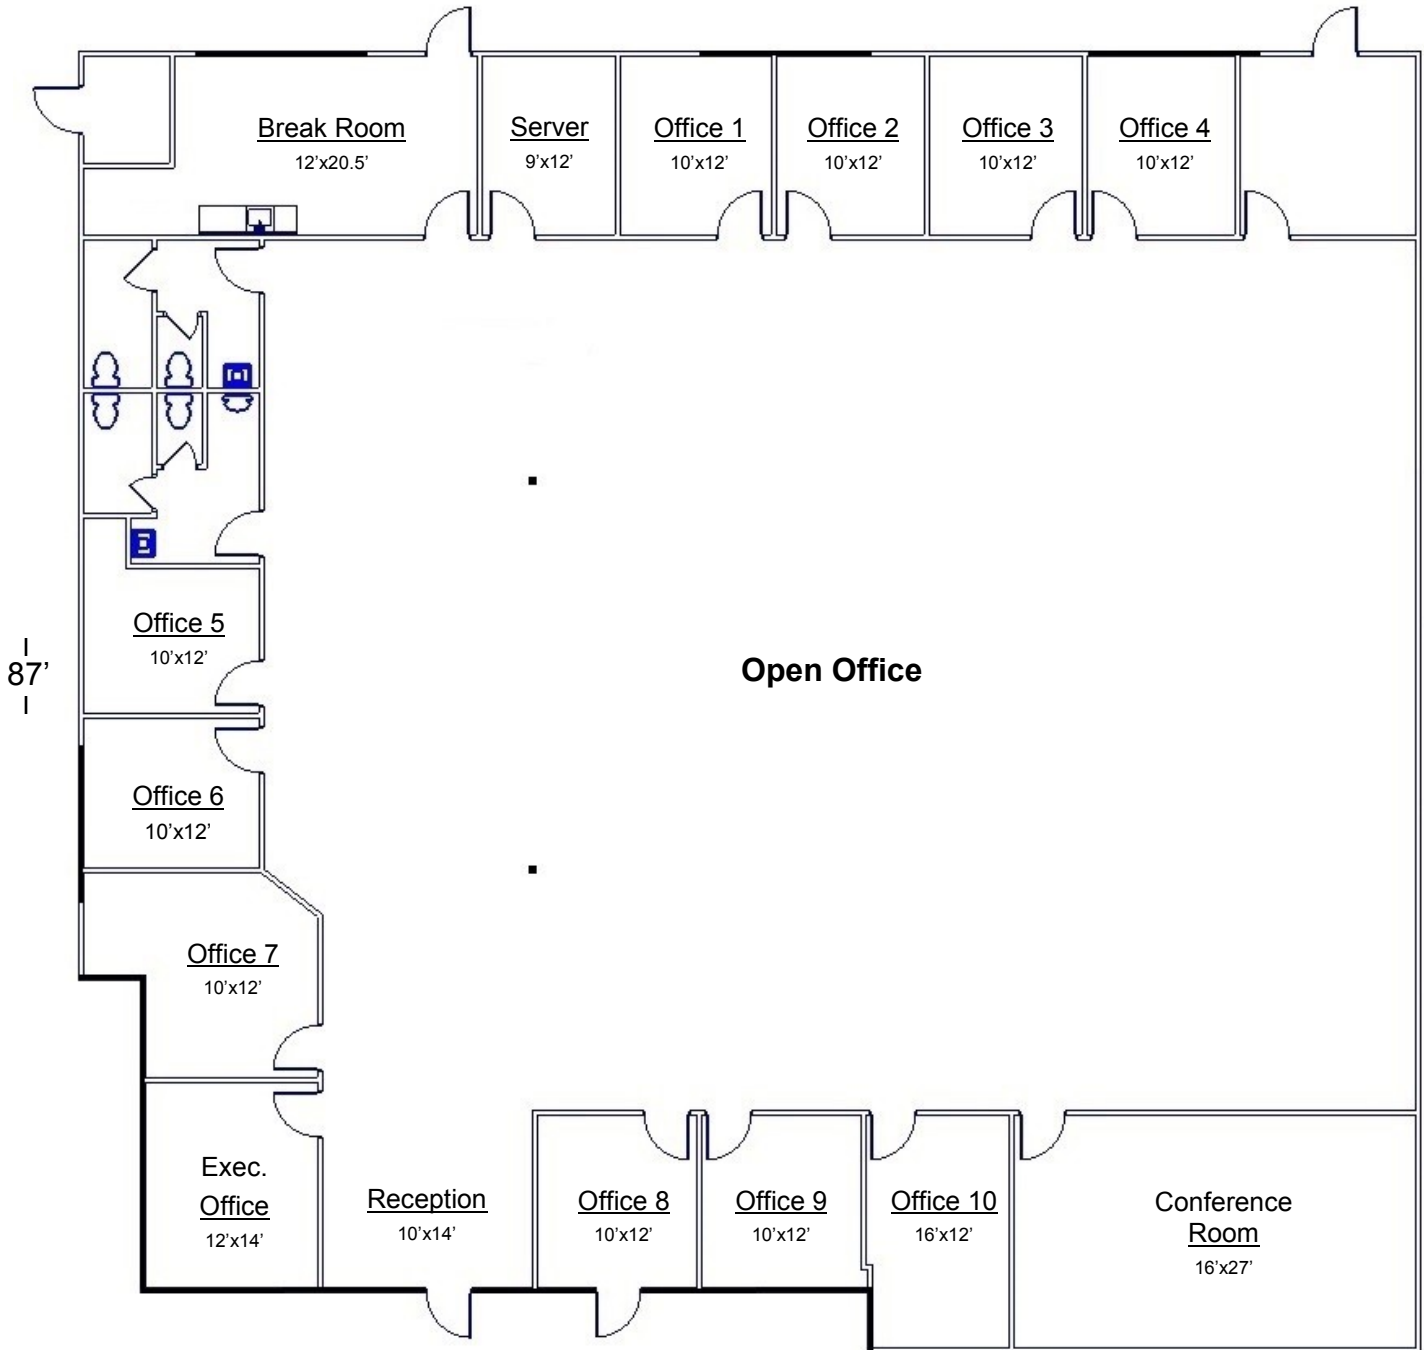

Roseville, CA

VINEYARD POINTE BUSINESS PARK

- 90' -

Not to Scale